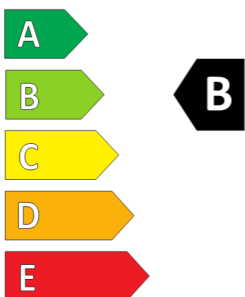

GOOD YEAR

ENERG

GOODYEAR

574448

255/60R19 113V XL

C1

2020/740

5