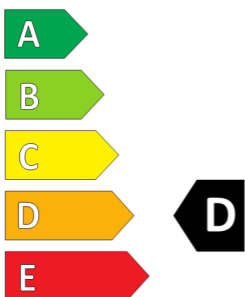

GOODYEAR

ENERGY

GOODYEAR

577055

165/70R14C 89/87R

C2

2020/740

577055

165/70R14C 89/87R

VECTOR4SEASONS