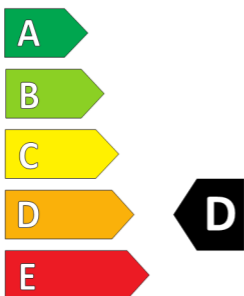

GOODYEAR

RunOnFlat[®] TECHNOLOGY

ENERGY

GOODYEAR

579106

285/40R20 104Y

C1

2020/740