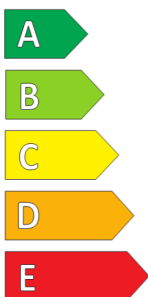

## ENERGY

GOODYEAR

579291

195/65R16C 100/98H

C2

**B**

**B**

2020/740