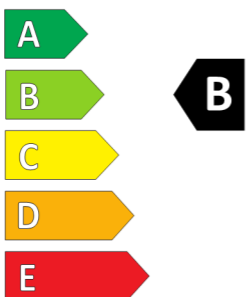

GOOD YEAR

ENERG

GOODYEAR

580101

265/40R21 105H XL

C1

2020/740

580101