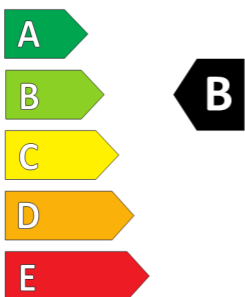

GOODYEAR

ENERGY

GOODYEAR

580350

385/55R22.5 160K

C3

2020/740

580350