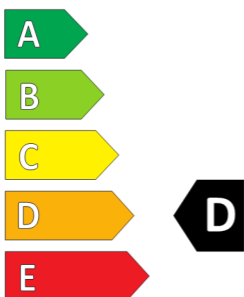

GOODYEAR

ENERG

GOODYEAR

580854

265/60R18 110V

C1

2020/740