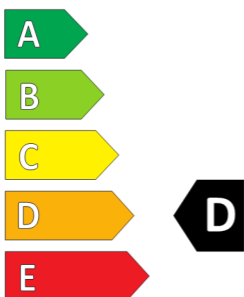

GOODYEAR

ENERG

GOODYEAR

580915

225/60R17 99V

C1

2020/740

580915