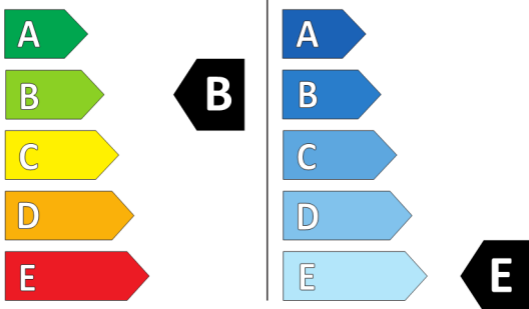

GOODYEAR

ENERG

GOODYEAR

581317

275/55R20 117T XL

C1

2020/740

581317

275/55R20 117T XL

UltraGrip Ice 3