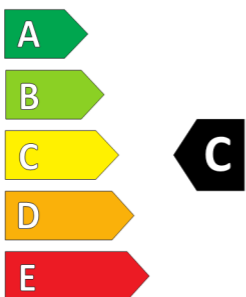

GOOD YEAR

ENERG

GOODYEAR

581402

275/50R20 113V XL

C1

2020/740

581402