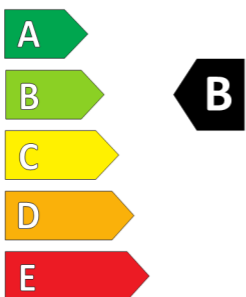

GOODYEAR

ENERG

GOODYEAR

581516

225/50R17 98Y XL

C1

2020/740

4