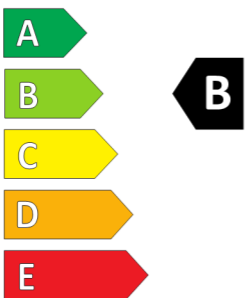

GOODYEAR

SealTech

ENERG

GOODYEAR

582934

235/50R20 104T XL

C1

2020/740

582934

235/50R20 104T XL

UltraGrip Performance+