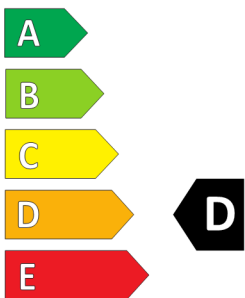

GOODYEAR

ENERGY

GOODYEAR

583064

265/70R19.5 143/141J

C3

2020/740

583064