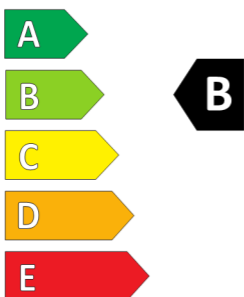

## ENERG

GOODYEAR

583828

185/65R15 92T XL

C1

2020/740

583828

# VECTOR 4SEASONS