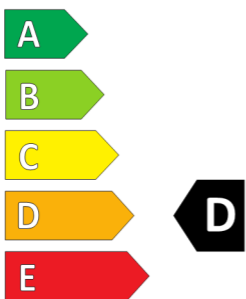

GOODYEAR

ENERGY

GOODYEAR

583943

255/70R16 111T

C1

2020/740

583943