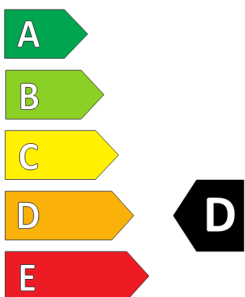

GOODYEAR

ENERGY

GOODYEAR

583944

265/60R18 110H

C1

2020/740

583944