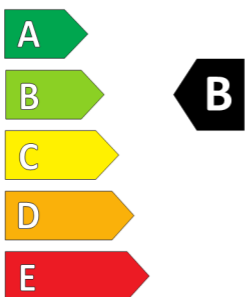

## ENERG

GOODYEAR

594915

285/45R20 112W XL

C1

2020/740

594915

## VECTOR 4SEASONS