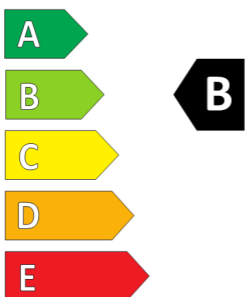

GOODYEAR

ENERG

GOODYEAR

598492

265/45R20 108T XL

C1

2020/740

598492