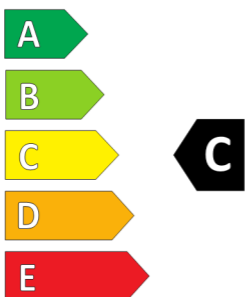

GOODYEAR

ENERG

GOODYEAR

721218

215/65R16C 109/107T

C2

2020/740

721218