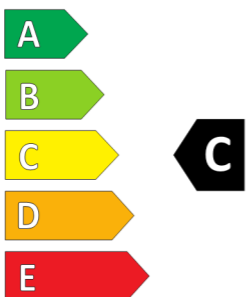

GOODYEAR

ENERG

GOODYEAR

721410

255/45R20 105H XL

C1

2020/740

721410