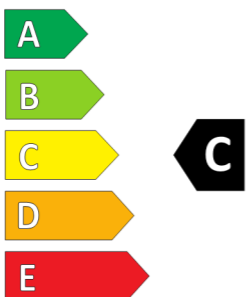

GOODYEAR

ENERG

GOODYEAR

723703

265/60R18 110T

C1

2020/740

723703