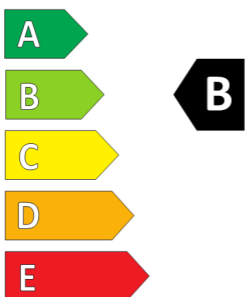

## ENERG

GOODYEAR

724667

215/75R16C 116/114T

C2

2020/740

724667

## VECTOR 4SEASONS