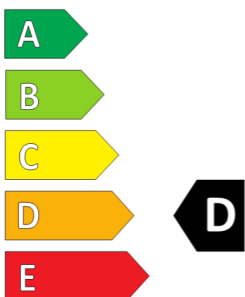

GOODYEAR

ENERGY

GOODYEAR

725575

165/60R15 81T XL

C1

2020/740

725575